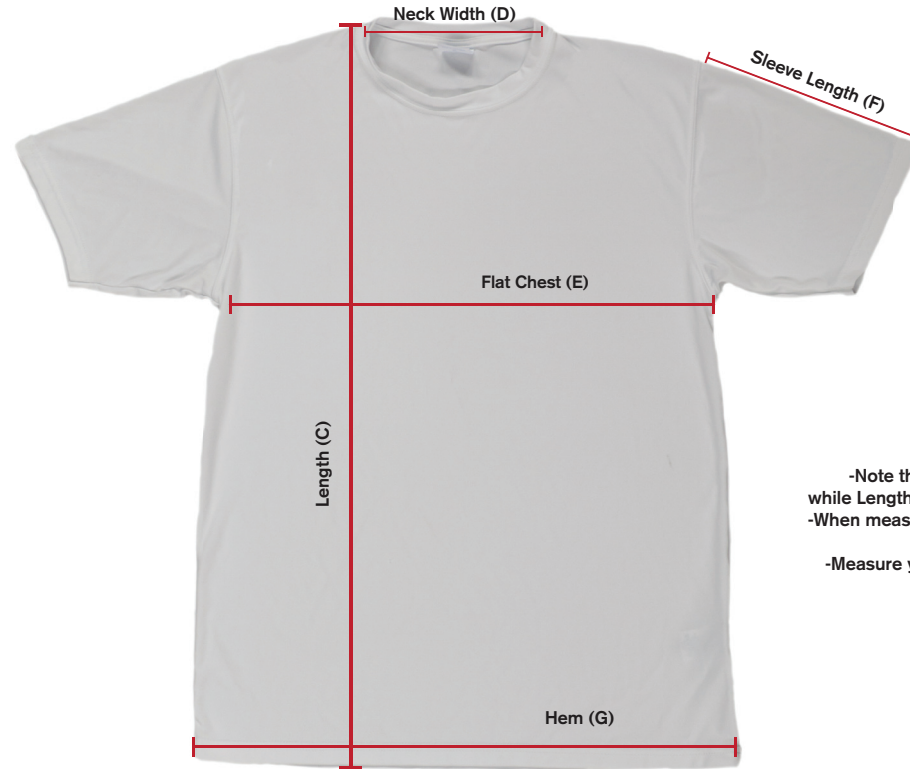

Solar Short Sleeve  
MENS  
M100

MENS SIZE GUIDE

Vapor Size	Chest (A)	Waist (B)
XS	91.5-96.5cm	89-91.5cm
S	99-104cm	89-91.5cm
M	106.7-111.75cm	94-96.5cm
L	114.25-119.5cm	99-101.5cm
XL	122-127cm	104-106.7cm
XXL	129.5-134.5cm	109.25-111.75cm
XXXL	137-142.25cm	114.25-116.85cm
XXXXL	144.75cm+	119.5cm+

FIT SUGGESTIONS

- This shirt skims the body
- Note that Chest (A) and Waist (B) are taken on the body while Length (C) through Hem (G) are flat garment measurements
- When measuring if you land in between two sizes choose the size that represents your chest measurement
- Measure yourself for sizing for best results as all retailers use different measurements for their sizing

Mens Solar Short Sleeve Flat Garment Specifications

	Length (C)	Neck Width (D)	Flat Chest (E)	Sleeve Length (F)	Hem (G)
XS	68.5cm	17.75cm	45.75cm	19cm	45.75cm
S	71cm	19cm	49.5cm	20.3cm	49.5cm
M	73.6cm	20.3cm	52cm	21.5cm	53.3cm
L	76.25cm	20.3cm	54.5cm	22.8cm	57cm
XL	78.75cm	21.5cm	58.5cm	24cm	61cm
XXL	81.25cm	21.5cm	63.5cm	25.5cm	64.75cm
XXXL	83.8cm	22.8cm	66cm	26cm	68.5cm
XXXXL	N/A	N/A	N/A	N/A	N/A

HOW TO MEASURE ON THE FLAT...

Length (C) - Hold tape measure at highest point on shirt and pull tape down to the bottom of the hem

Neck Width (D) - Hold tape measure at one side of neck hem and pull to the other side